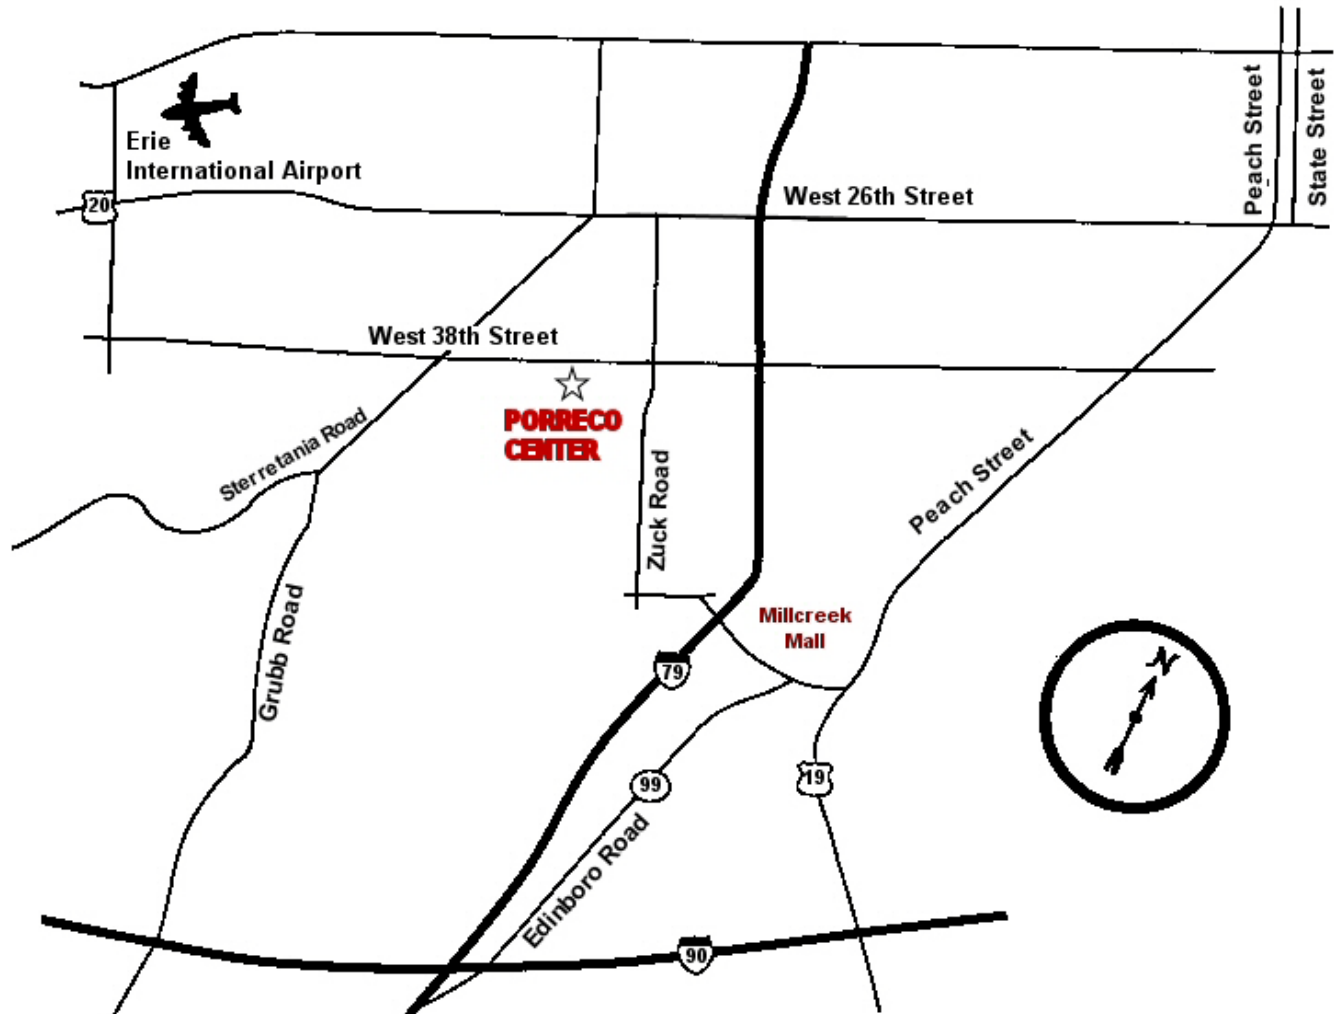

Driving directions to Edinboro University in Erie -- the Porreco Center

2951 West 38th Street
Erie, PA 16506
Phone: 814-836-1955
Fax: 814-833-2085

Driving from Edinboro: Travel north on PA Route 99 to Interchange Road (Millcreek Mall). Turn left (west) at light. At the fifth traffic light, turn right (north) onto Zuck Road (Country Fair convenience station on right). Continue to the third traffic light and turn left (west) onto West 38th Street (Shriners Club on right). The Porreco Center will be one-half mile on your left. The entrance to the parking lot is at the west end of the white fence.

From Interstate 79: Traveling on Interstate 79 exit at #180 (Kearsarge/the Millcreek Mall). Turn west (right if you were traveling south on I-79; left if you were traveling north) onto

Interchange Road. Turn right (north) onto Zuck Road at the traffic light (2nd if you were traveling south on I-79, 3rd if you were traveling north - Country Fair convenience station on right). At the third traffic light turn left (west) onto West 38th Street (Shriners Club on right). The Porreco Center will be one-half mile on your left. The entrance to the parking lot is at the west end of the white fence.