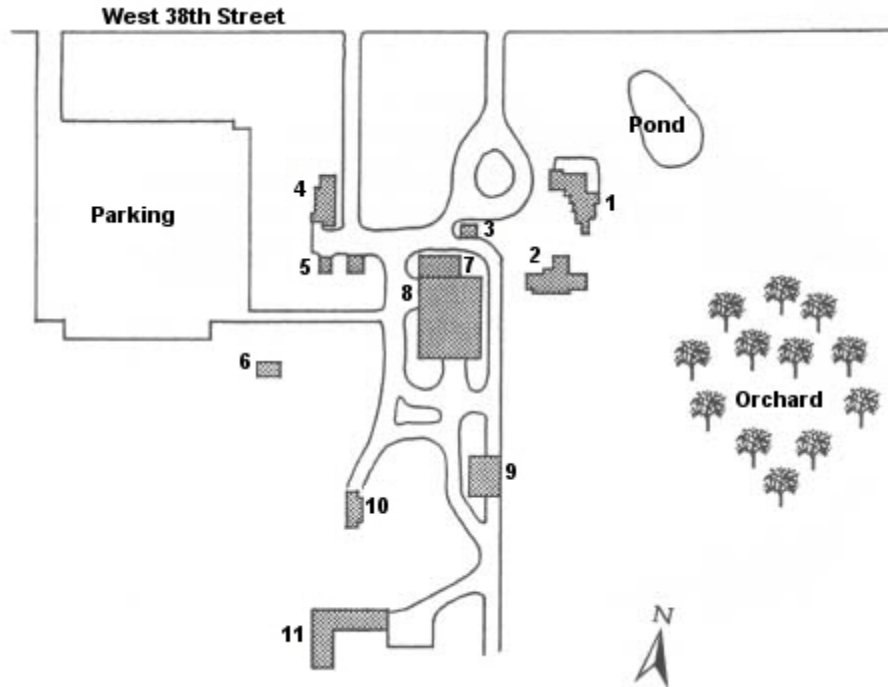

Driving directions to Edinboro University in Erie -- the Porreco Center

2951 West 38th Street
Erie, PA 16506
Phone: 814-836-1955
Fax: 814-833-2085

Driving from Edinboro: Travel north on PA Route 99 to Interchange Road (Millcreek Mall). Turn left (west) at light. At the fifth traffic light, turn right (north) onto Zuck Road (Country Fair convenience station on right). Continue to the third traffic light and turn left (west) onto West 38th Street (Shriners Club on right). The Porreco Center will be one-half mile on your left. The entrance to the parking lot is at the west end of the white fence.

From Interstate 79: Traveling on Interstate 79 exit at #180 (Kearsarge/the Millcreek Mall). Turn west (right if you were traveling south on I-79; left if you were traveling north) onto

Interchange Road. Turn right (north) onto Zuck Road at the traffic light (2nd if you were traveling south on I-79, 3rd if you were traveling north - Country Fair convenience station on right). At the third traffic light turn left (west) onto West 38th Street (Shriners Club on right). The Porreco Center will be one-half mile on your left. The entrance to the parking lot is at the west end of the white fence.

Map of The Porreco Center

- | | |
|--|---|
| <p>1. Mary Porreco Hall
(Conference and Seminar Center)</p> <p>2. Garden House (Classrooms 1, 2, 3)</p> <p>3. Spring House</p> <p>4. Caretaker's House
(Administrative Offices)</p> <p>5. Storage</p> | <p>6. Storage</p> <p>7. Classroom 4</p> <p>8. Barn
(Classrooms 5, 6, 7, 8, 9)</p> <p>9. Maintenance</p> <p>10. Cottage</p> <p>11. Storage</p> |
|--|---|